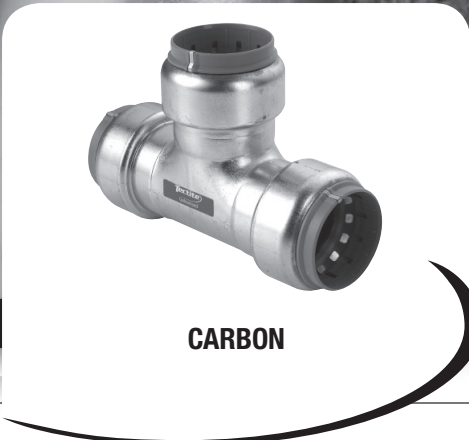

Tectite

Price list – 3rd January 2012

CARBON

*Carbon steel
push-fit systems*

Pegler Yorkshire

Tectite Carbon Range

SC640 Carbon steel system tube
(6m lengths)

SIZE	BOX QTY	CODE	£ MTR
15mm x 1.2mm	6m	25080	Refer to XPress price list
18mm x 1.2mm	6m	25081	
22mm x 1.5mm	6m	25082	
28mm x 1.5mm	6m	25083	
35mm x 1.5mm	6m	25084	
42mm x 1.5mm	6m	25085	
54mm x 1.5mm	6m	25086	